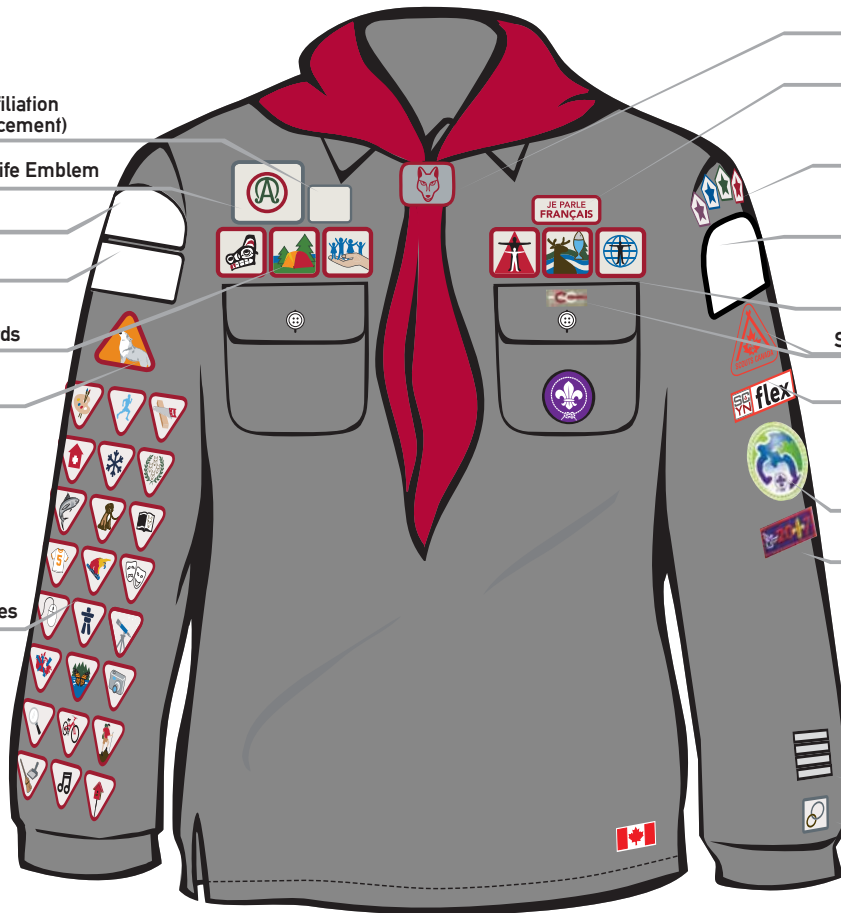

Uniform Insignia Placement

Cub Scout Uniform Shirt

Uniform Insignia Placements (September 2011)

Cubs - Assistant Patrol Leader

Cubs - Patrol Leader

Religious Affiliation
(optional placement)

Religion in Life Emblem

Group crest

Area crest

Cub Scout
Activity Awards

Six Insignia

Activity Badges

Language Strip

Stars

Council Crest

Cub Scout
Activity Awards

Scouting Awards

Flex badge

World Scout
Environment
Programme

2007 Emblem

Service
Stripes

Link badges